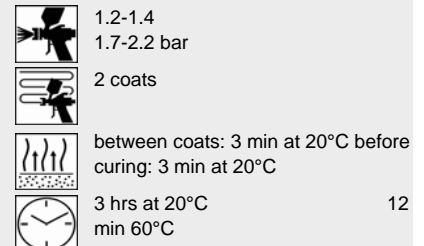

Autoclear LV Superior
Hardener

M600 S4.01.00
M200 S4.03.01

Use suitable respiratory protection

Akzo Nobel Car Refinishes recommends the use of a fresh air supply respirator.