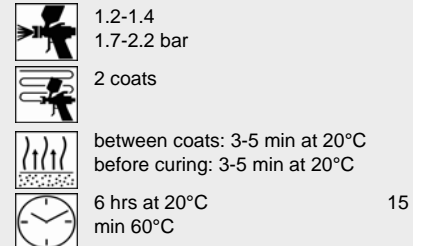

Washprimer 1K CF

Colorbuild Plus

Colorbuild Plus
Hardener Sanding

Autowave

Activator WB

Autoclear LV Superior Fast

Autoclear LV Superior
Hardener

Autoclear LV Superior Fast

Autoclear LV Superior
Hardener

M600 S4.01.00
M200 S4.03.01

Use suitable respiratory protection

Akzo Nobel Car Refinishes recommends the use of a fresh air supply respirator.