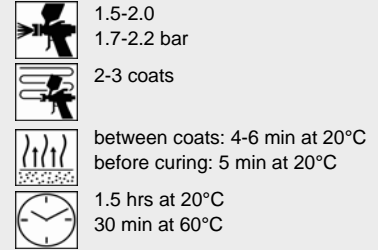

Colorbuild Plus

Colorbuild Plus
Hardener Sanding