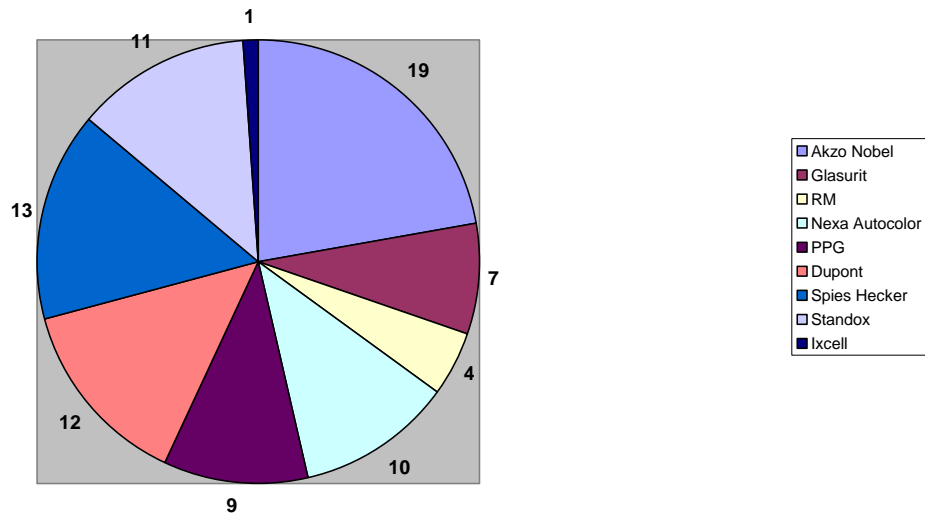

sikkens

AkzoNobel Sikkens 2008 OEM Work Provision Approvals

Motor Manufacturers

Citroën
Fiat
Ford
Honda
Kia
Mazda
M G Rover
Nissan
Peugeot
Suzuki
Volvo

Work Providers

RBS
Allianz
National/Alamo
Hertz
Europcar
Nobilas
Admiral
RAA